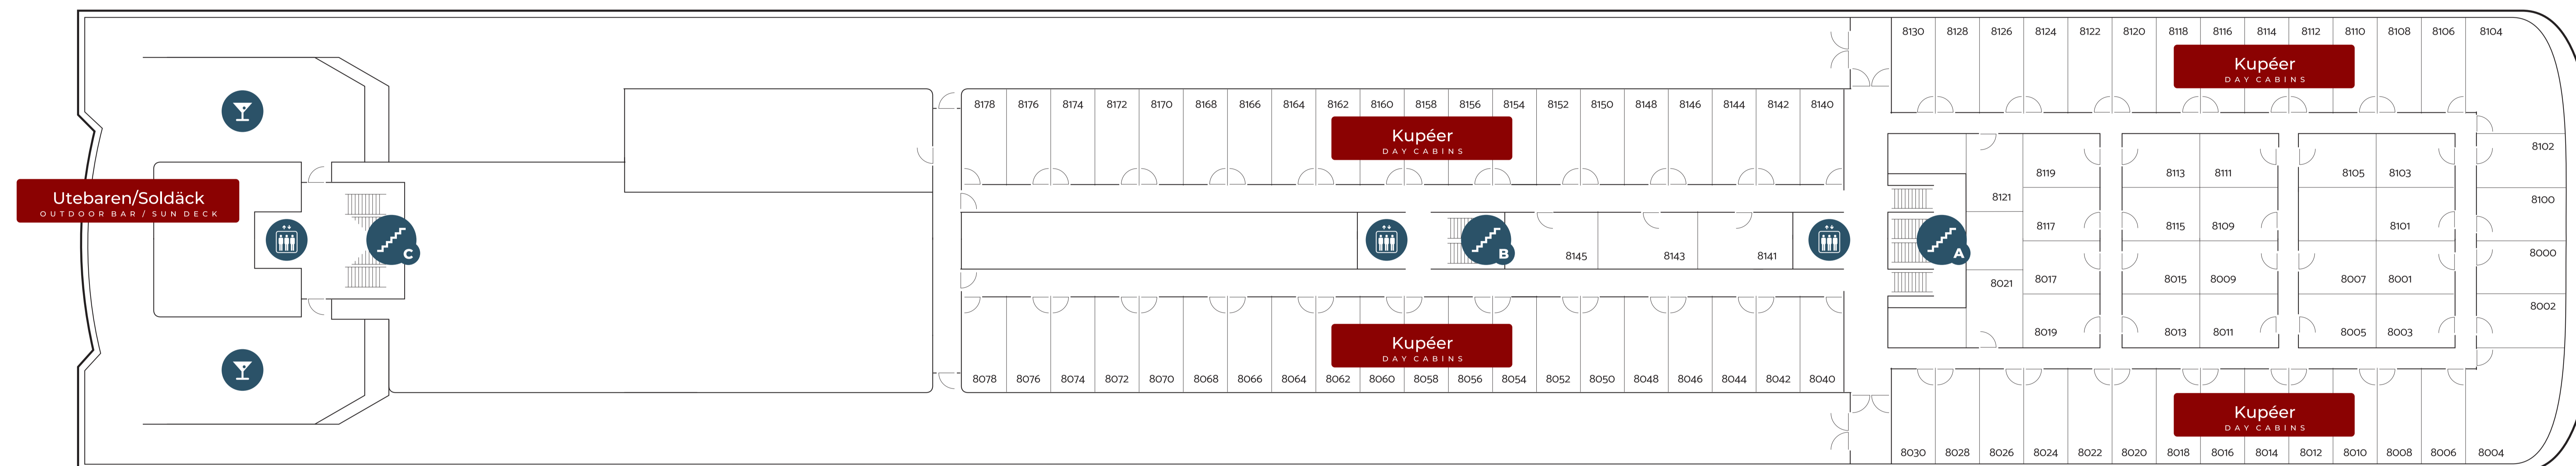

M / S D R O T T E N

SF1500 | Build 2002 in Guangzhou Shipyard International Company Limited, China.

Längd/Length 195 m
 Bredd/Breadth 25 m
 Fart/Speed 28.5 knop/knots
 Passagerare/Passengers 1500
 Kupéer/Day Cabins 112
 Fordon/Gods - Vehicles/Cargo 500 bilar/cars - 1600 längdm./lane metres

Kupédäck 8/Day Cabin deck 8

Salongdäck 7/Lounge deck 7

● Du är här/You are here

DESTINATION  GOTLAND