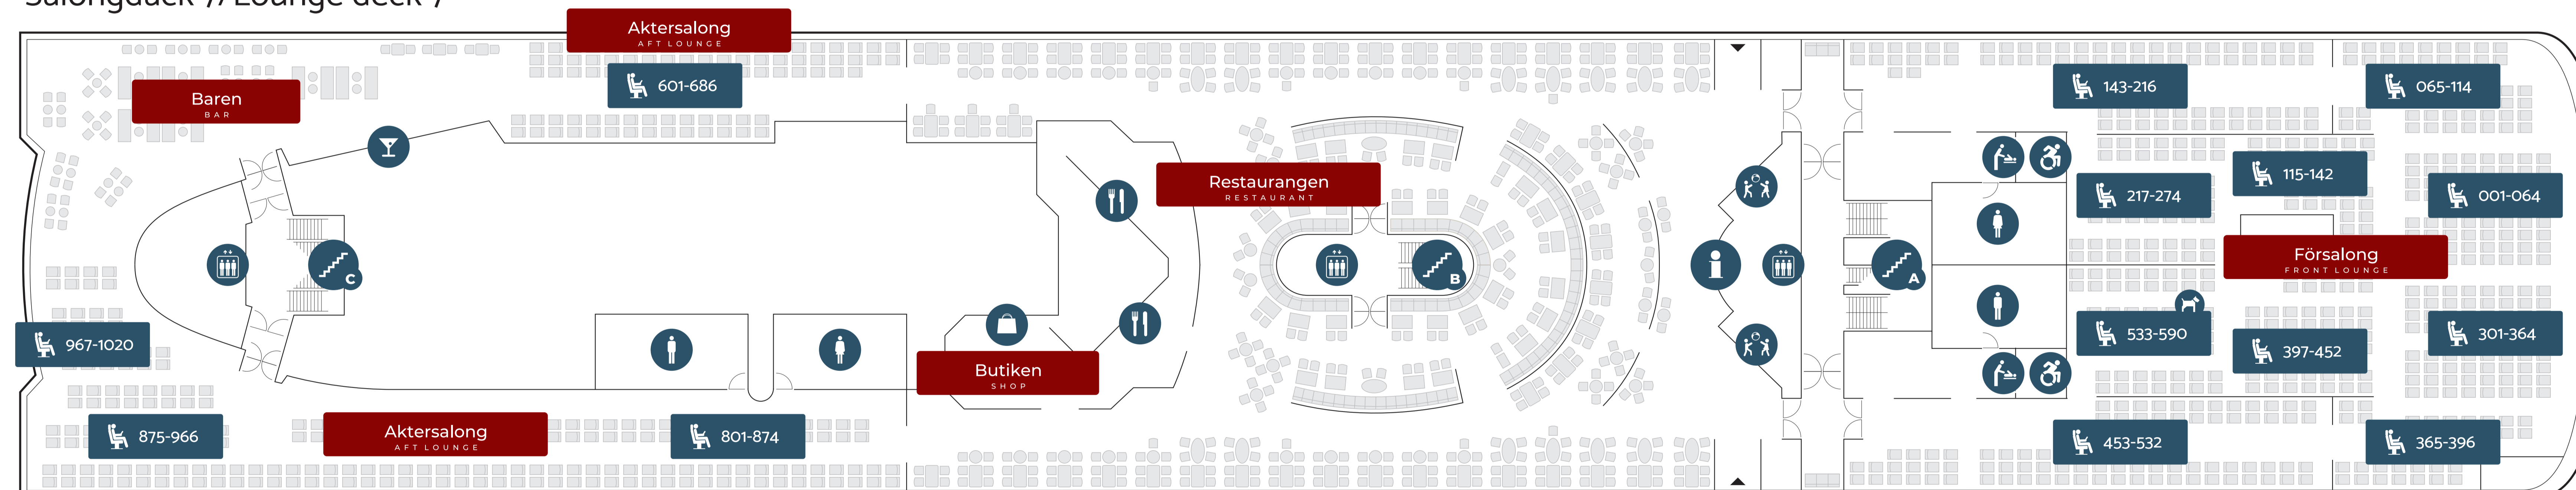

M / S D R O T T E N

SF1500 | Build 2002 in Guangzhou Shipyard International Company Limited, China.

Längd/Length 195 m
 Bredd/Breadth 25 m
 Fart/Speed 28.5 knop/knots
 Passagerare/Passengers 1500
 Kupéer/Day Cabins 112
 Fordon/Gods - Vehicles/Cargo 500 bilar/cars - 1600 längdm./lane metres

Kupédäck 8/Day Cabin deck 8

Salongdäck 7/Lounge deck 7

● Du är här/You are here

DESTINATION  GOTLAND