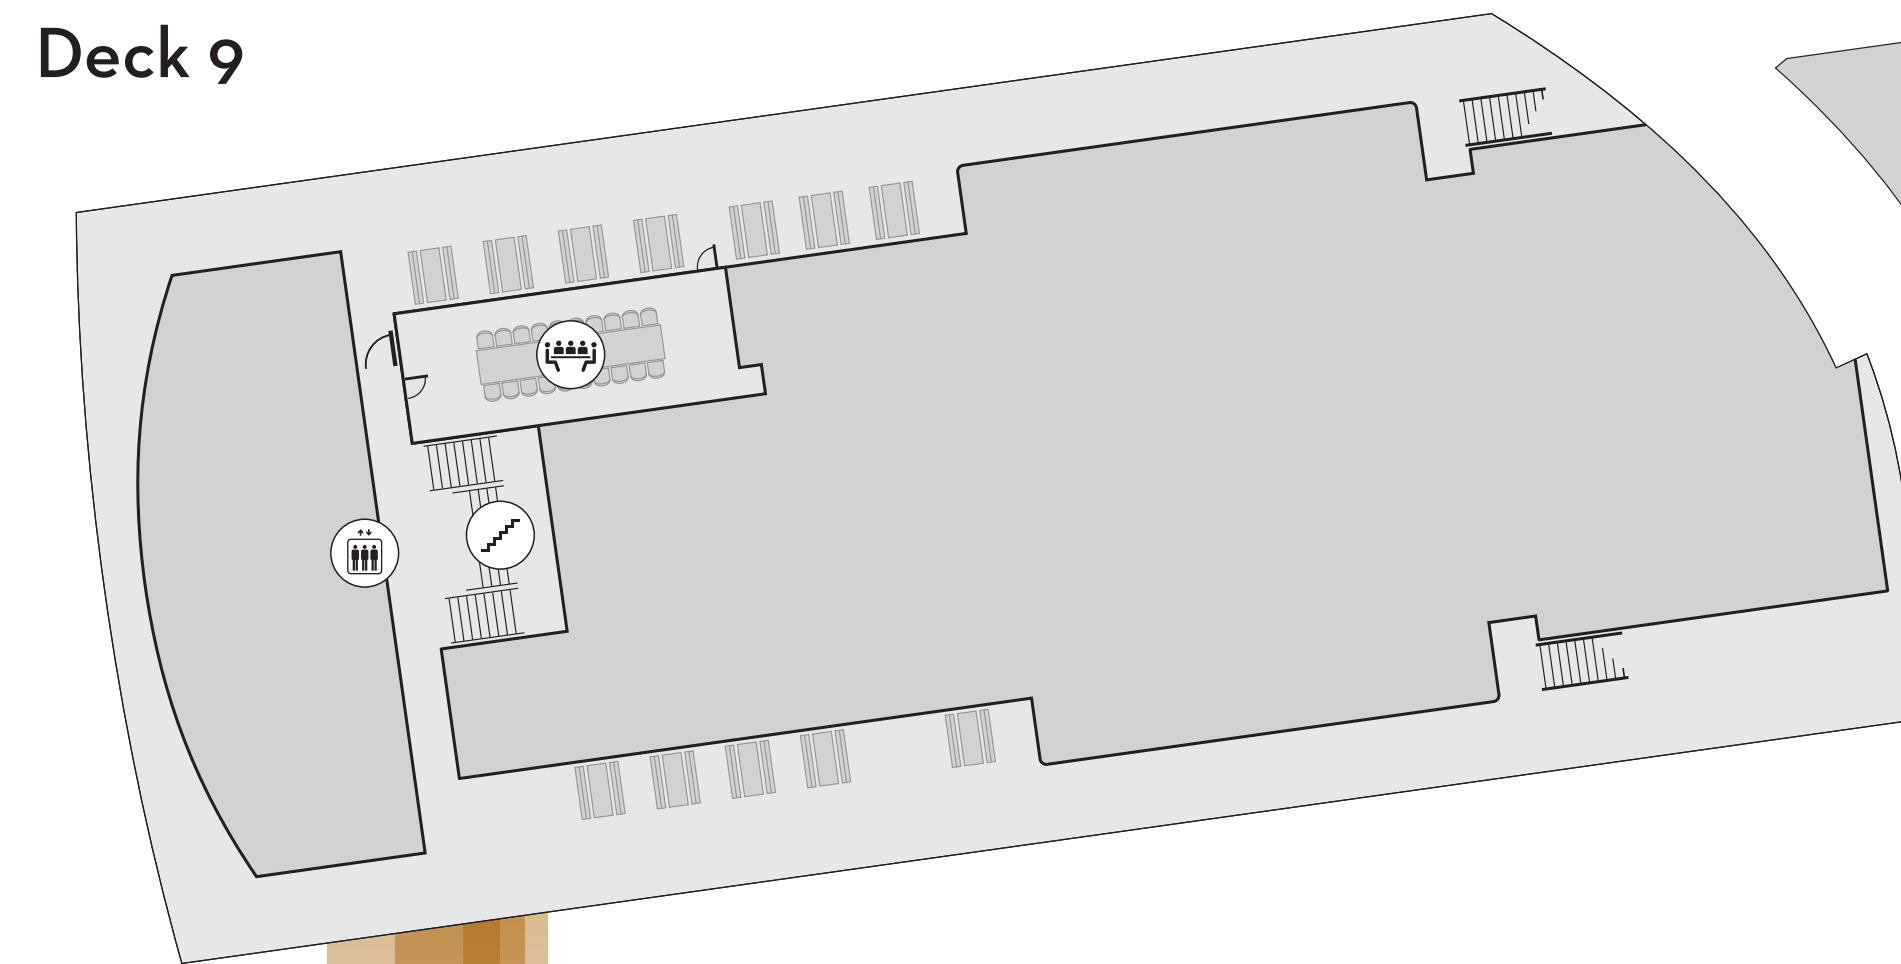

Deck 10

Deck 9

Deck 8