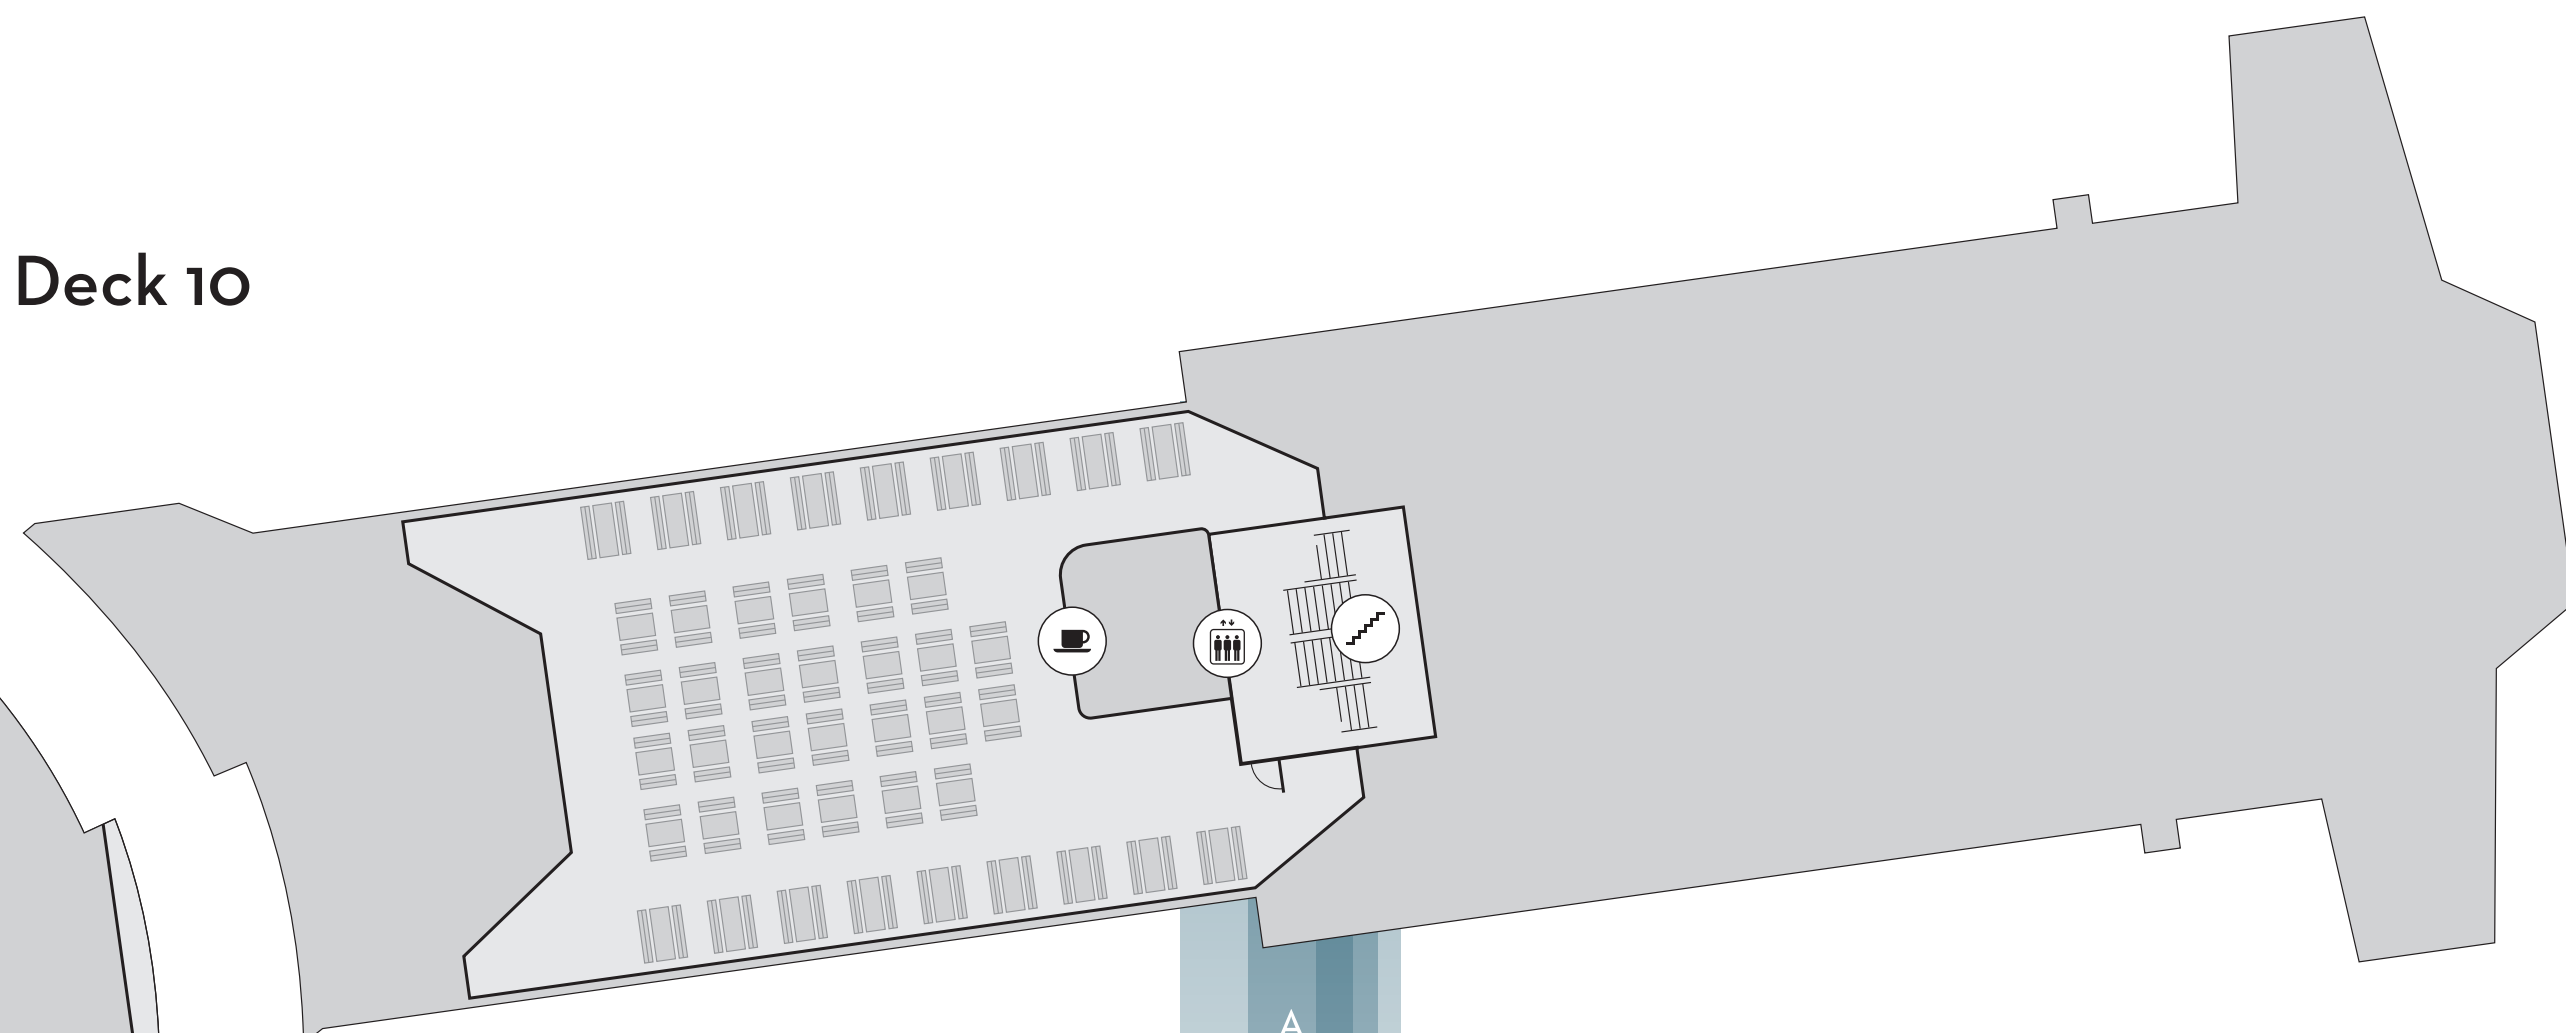

Deck 9

Deck 8